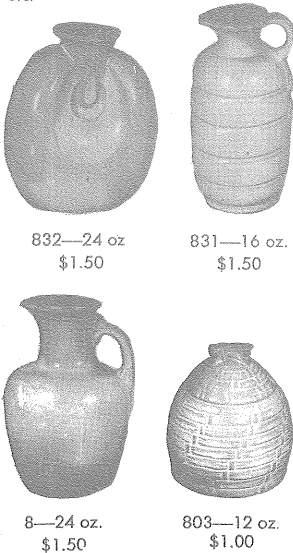

THE SERVA-TRAY

For smokers and snackers, anywhere, with refreshment corners, on sturdy wrought iron. Colors: Green, Gold, White, Black.

36M—with magazine rack as shown 7.50
 34M—same with square tray 7.50

34
 10½" square
 \$6.50

36
 12" long
 \$6.50

- SMART
- NEW
- CLEAN
- HANDY
- SAFE

Colors:
 Green
 Gold
 Black
 White
 Turquoise

THE PARTY POW-WOW

The table Bar-B-Q for hot hors d'oeuvres, cocktail sausages, cheese chunks, marshmallows, etc. Pow-wow pot, 12 colored aluminum skewers, can Sterno heat. SET No. 8.25 - \$6.00 No. 826 Service Bowls—\$1.00 ea. extra

FANCY CONTAINERS

For honey, sorghum, salad dressing, etc.

832—24 oz
 \$1.50

831—16 oz.
 \$1.50

8—24 oz.
 \$1.50

803—12 oz.
 \$1.00

TRIVETS

Individually boxed with story or description on back. Drilled with holes for hanging 6" dia., each.....\$1.20