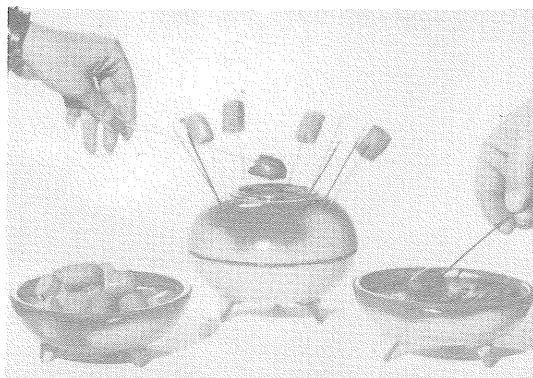

THE SERVA-TRAY

For smokers and snackers, anywhere, with refreshment corners, on sturdy wrought iron. Colors: Green, Gold, White, Black.

36M—with magazine rack as shown 7.50
 34M—same with square tray 7.50

34
 10½" square
 \$6.50

36
 12" long
 \$6.50

- SMART
- NEW
- CLEAN
- HANDY
- SAFE

Colors:
 Green
 Gold
 Black
 White
 Turquoise

THE PARTY POW-WOW

The table Bar-B-Q for hot hors d'oeuvres, cocktail sausages, cheese chunks, marshmallows, etc. Pow-wow pot, 12 colored aluminum skewers, can Sterno heat. SET No. 8.25 - \$6.00 No. 826 Service Bowls—\$1.00 ea. extra

FANCY CONTAINERS

For honey, sorghum, salad dressing, etc.

832—24 oz
 \$1.50

831—16 oz.
 \$1.50

8—24 oz.
 \$1.50

803—12 oz.
 \$1.00

TRIVETS

Individually boxed with story or description on back. Drilled with holes for hanging 6" dia., each.....\$1.20