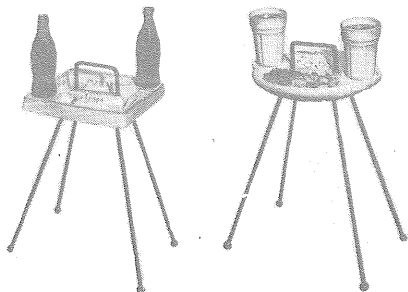

THE SERVA-TRAY

For smokers and snackers, anywhere, with refreshment corners, on sturdy wrought iron. Colors: Green, Gold, White, Black.

36M—with magazine rack as shown 7.50
 34M—same with square tray 7.50

34
 10½" square
 \$6.50

36
 12" long
 \$6.50

- SMART
- NEW
- CLEAN
- HANDY
- SAFE

Colors:
 Green
 Gold
 Black
 White
 Turquoise

THE PARTY POW-WOW

The table Bar-B-Q for hot hors d'oeuvres, cocktail sausages, cheese chunks, marshmallows, etc. Pow-wow pot, 12 colored aluminum skewers, can Sterno heat. SET No. 8.25 - \$6.00 No. 826 Service Bowls—\$1.00 ea. extra

FANCY CONTAINERS

For honey, sorghum, salad dressing, etc.

832—24 oz
 \$1.50

831—16 oz.
 \$1.50

8—24 oz.
 \$1.50

803—12 oz.
 \$1.00

TRIVETS

Individually boxed with story or description on back. Drilled with holes for hanging 6" dia., each.....\$1.20