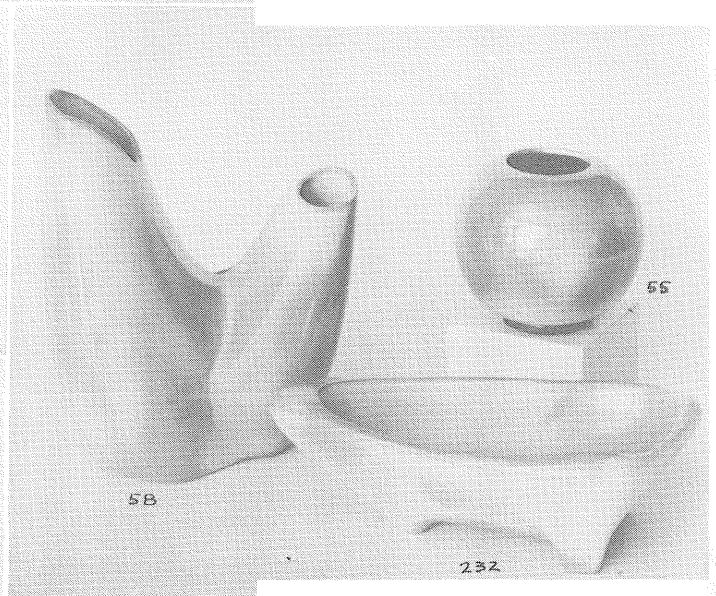

Sculptured
FREE FORMS
*modelled in
 the casual
 modern trend.*

- 6—deep free form vase, 7"..... 1.50
- 43—large bud vase, 8"..... 1.00
- 52—pedestalled urn vase, 8"..... 2.50
- 55—ball vase with black foot, 5" 1.50
- 58—free form, 3 level vase, 9½" 3.50
- 217—large free form centerpiece,
 18"..... 5.00
- 232—triangle free form bowl, 11" 2.00
- 233—round bowl 1.50
- 234—deep free form bowl, 8"..... 1.50
- 420—charger horse book ends, pr. 4.00
- 452—free form ash tray 1.50
- 818—5 sec. 1 pc. lazy susan on
 ball bearing base, 12"..... 6.00
- 30—free form ash tray, without
 handle 3.00
- 30T—same ash tray, as shown,
 with iron handle 3.50
- 30S—same tray on floor stand... 5.00