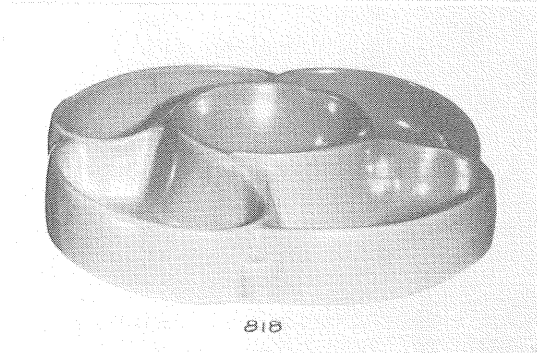

Sculptured
FREE FORMS
*modelled in
 the casual
 modern trend.*

- 6—deep free form vase, 7"..... 1.50
- 43—large bud vase, 8"..... 1.00
- 52—pedestalled urn vase, 8"..... 2.50
- 55—ball vase with black foot, 5" 1.50
- 58—free form, 3 level vase, 9½" 3.50
- 217—large free form centerpiece,
 18"..... 5.00
- 232—triangle free form bowl, 11" 2.00
- 233—round bowl 1.50
- 234—deep free form bowl, 8"..... 1.50
- 420—charger horse book ends, pr. 4.00
- 452—free form ash tray 1.50
- 818—5 sec. 1 pc. lazy susan on
 ball bearing base, 12"..... 6.00
- 30—free form ash tray, without
 handle 3.00
- 30T—same ash tray, as shown,
 with iron handle 3.50
- 30S—same tray on floor stand... 5.00