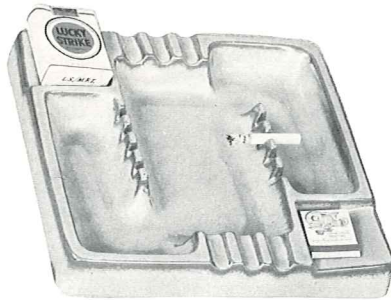

8-24 oz.—1.50

803-12 oz.—1.20

831-16 oz.—1.50

833-24 oz.—1.50

832-24 oz.—1.50

JUGS FOR HONEY, SYRUP, SORGHUM, SALAD DRESSING, ETC.—WITH CORKS

456-3"—.60

30T-10"—3.50

30-10" WITHOUT HANDLE—3.00

452-7"—1.50

458-8"—1.50

F203-TEARDROP-13½"—3.00

463-4" ARROW—.60

453-7" ARROW—1.00

F204-RHYTHM-10"—2.50

464-10½"—5.00

ASH TRAYS

466-FREE FORM-7"—1.00

454-5" WAGON WHEEL—1.50

THE SERVA-TRAY

For smokers and snackers, anywhere; with refreshment corners; on sturdy wrought iron.

THIS PAGE AVAILABLE IN PRAIRIE GREEN, DESERT GOLD, ONYX BLACK, CLAY BLUE, WHITE SAND, BROWN SATIN, WOODLAND MOSS

36M—WITH MAGAZINE RACK—8.50

34M—SAME STAND WITH SQUARE TRAY—8.50

34-10½" SQUARE—7.50

34-10½" TRAY ONLY—5.00

36-12" LONG—7.50

36-12" TRAY ONLY—5.00