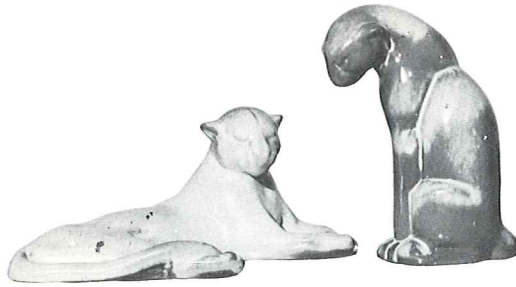

77A-17" FIRESIDE PITCHER-10.00

77-17" FIRESIDE VASE-10.00

116-RECLINING PUMA-3.50

114-7" SEATED PUMA-1.50

113-13" FAN DANCER-5.00

433-PLANTER BOOT BOOKENDS-5.00 PR.

133-6 1/2" BOOT-1.50

305-SINGLE CANDLE HOLDER-2.00 PR.