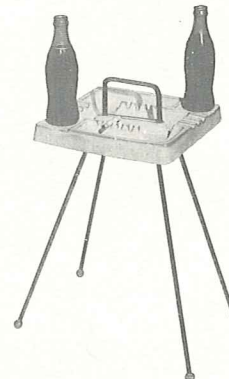

470-AZTEC ASHTRAY 3 1/2"-.65

456-ASHTRAY-.75

F203-TEAR DROP-13 1/2"-3.00

471-AZTEC-9"-2.00

464-SQUARE-10 1/2"-5.00

ASH TRAYS

FOR SMOKERS AND SNACKERS, ANYWHERE - WITH REFRESHMENT CORNERS - ON STURDY WROUGHT IRON

453-ARROW HEAD-7"-1.00

463-ARROWHEAD ASHTRAY 4"-.65

475-6" ROUND-1.50

474-4" ROUND-1.00

30-WITHOUT HANDLE-3.00

30T-10" ROUND ASH TRAY-3.50

36M-WITH MAGAZINE RACK-8.50

34M-SAME STAND WITH SQUARE TRAY-8.50

34-10 1/2" SQUARE-7.50

34-10 1/2" TRAY ONLY-5.00

36-12" TRAY ON STAND-7.50

36-12" TRAY ONLY-5.00

THIS PAGE AVAILABLE IN ALL COLORS, BLACK & WHITE.
SIZES ARE APPROXIMATE AND MAY VARY SLIGHTLY.