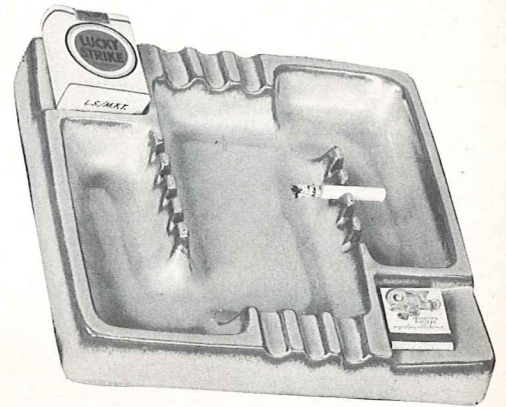

MINIATURE TRAYS 3" TO 4"—.75 EACH

474—4" ROUND—1.00

469—SAFETY ASHTRAY—.75

453—7" ARROW HEAD—1.00

466—7" FREE FORM—1.00

T8—7" FISH—1.00

475—6" ROUND—1.50

452—7" FREE FORM—1.50

223—6" CLOVER LEAF—1.00

458—7" THREE SIDED—2.00

480—8" ROUND—3.00

478—15" LEAF TRAY WITH SAFETY REST—5.00

F203—13½" TEAR DROP—3.00

471—9" AZTEC—2.00

464—10½" SQUARE—5.00

479—12" FREE FORM WITH SAFETY REST—5.00

8L—LIGHTER—3.00

1L—LIGHTER—3.00

30—WITHOUT HANDLE—3.00

30T—10" ROUND ASH TRAY—3.50

63A—FITTED SAFETY ASHTRAY—1.50

63C—KING SIZE CIGARETTE BOX WITH LID—2.50

34M—REFRESHMENT AND ASH TRAY ON WROUGHT IRON STAND WITH MAGAZINE RACK—10.00