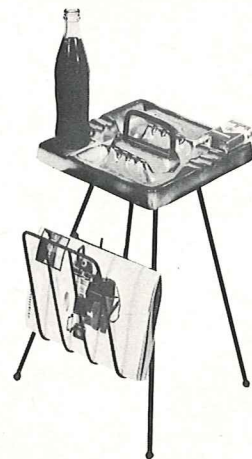

8L—LIGHTER—3.00

1L—LIGHTER—3.00

30—WITHOUT HANDLE—3.00

30T—10" ROUND ASH TRAY—3.50

63A—FITTED SAFETY ASHTRAY—1.50

63C—KING SIZE CIGARETTE BOX WITH LID—2.50

34M—REFRESHMENT AND ASH TRAY ON WROUGHT IRON STAND WITH MAGAZINE RACK—10.00