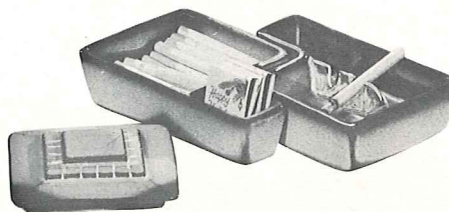

223—6" CLOVER LEAF—1.00

458—7" THREE SIDED—2.00

480—8" ROUND—3.00

478—15" LEAF TRAY WITH SAFETY REST—5.00

F203—13½" TEAR DROP—3.00

471—9" AZTEC—2.00

464—10½" SQUARE—5.00

479—12" FREE FORM WITH SAFETY REST—5.00

8L—LIGHTER—3.00

1L—LIGHTER—3.00

30—WITHOUT HANDLE—3.00

30T—10" ROUND ASH TRAY—3.50

63A—FITTED SAFETY ASHTRAY—1.50

63C—KING SIZE CIGARETTE BOX WITH LID—2.50

34M—REFRESHMENT AND ASH TRAY ON WROUGHT IRON STAND WITH MAGAZINE RACK—10.00