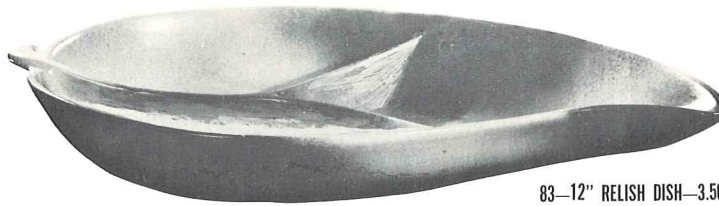

504-SUGAR

MINIATURES-.75 EACH

25T-TEA-3.00

25C-COFFEE-4.00

25S-SUGAR-4.50

CANNISTER SET-4 PIECES-16.00

25F-FLOUR-5.00
25K-COOKIE-5.00

82S-COFFEE CARAFE COMPLETE-6.00
82-CARAFE AND LID ONLY-4.00

83-12" RELISH DISH-3.50

803-HONEY JAR W/LID-1.50

838-10 OZ. PITCHER-1.00

833-24 OZ.-1.50

8-24 OZ.-1.50

835-24 OZ.-1.50

831-16 OZ.-1.50

29-24 OZ. BOTTLE-1.50