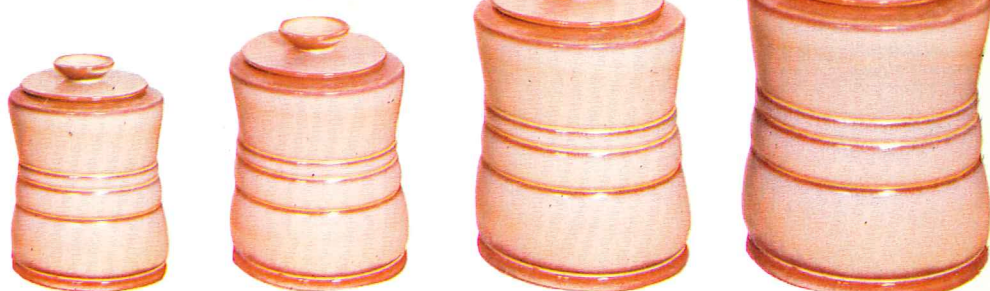

Kitchen Accessories

All Colors

for Flame

Ringed Cannister Set — 18.50, boxed

26D — 1 Qt. Pitcher — 2.50
26DC — 3 oz. Juice — 1.00 each
Pictured in Peach Glow

26T — Tea — 3.50 26C — Coffee — 4.50 26S — Sugar — 5.00 26F — Flour, Cookies, Corn Meal — 5.50

Pictured in Desert Gold

— Chip & Dip, with Ball Bearing Base
Regular colors — 7.50
Flame as shown — 11.00

80 — 2 qt. Pitcher — 4.00

4D — 2 qt. Pitcher — 4.00

26H — Salt & Pepper — 2.50 pair
26G — Grease — 3.00 each
4 pc. Range Set — 5.50, boxed

Demitasse — Miniatures — 1.00 each

IT — Toothpick IC — Cup IB — Sugar IA — Cream
4 — Sugar 553 — Creamer
1.00 each C12 — Gold 1.40

819 — 12" EGG PLATE — 5.00

FD — 1½ Qt. COVERED FONDUE DISH — \$6.00
WA2 — WARMER ONLY — \$3.00
SET INDIVIDUALLY BOXED — \$9.00

C7 — Flame C9 — Peach C8 — Gold C10 — Flame C11 — Black 7CL — Green

MUGS: For coffee, tea, milk, chocolate, soup, soda, or — You name it! Each available in any of the above colors. Sized 8-11 oz. In Flame, \$2.00 each; in any other color \$1.40 each.