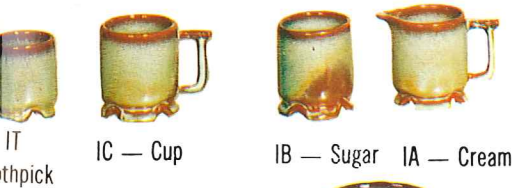

**All Colors
 or Flame**

26D — 1 Qt. Pitcher — 2.50
 26DC — 3 oz. Juice — 1.00 each
 Pictured in Peach Glow

Ringed Cannister Set — 18.50, boxed

26T — Tea — 3.50 26C — Coffee — 4.50 26S — Sugar — 5.00 26F — Flour, Cookies, Corn Meal — 5.50

Pictured in Desert Gold

18 — Chip & Dip, with Ball Bearing Base
 Regular colors — 7.50
 Flame as shown — 11.00

80 — 2 qt. Pitcher — 4.00

4D — 2 qt. Pitcher — 4.00

26H — Salt & Pepper — 2.50 pair
 26G — Grease — 3.00 each
 4 pc. Range Set — 5.50, boxed

Demitasse — Miniatures — 1.00 each

IT — Thpick
 IC — Cup IB — Sugar IA — Cream

4SC — 11 oz.
 Soup Cup — 1.50

819—12" EGG PLATE—5.00

FD—1½ Qt. COVERED FONDUE DISH—\$6.00
 WA2—WARMER ONLY—\$3.00
 SET INDIVIDUALLY BOXED—\$9.00