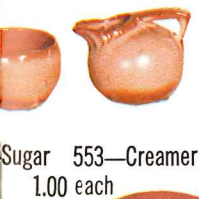

Pictured in Desert Gold

18 — Chip & Dip, with Ball Bearing Base
 Regular colors — 7.50
 Flame as shown — 11.00

80 — 2 qt. Pitcher — 4.00

4D — 2 qt. Pitcher — 4.00

26H — Salt & Pepper — 2.50 pair
 26G — Grease — 3.00 each
 4 pc. Range Set — 5.50, boxed

Demitasse — Miniatures — 1.00 each

IT — Thpick
 IC — Cup IB — Sugar IA — Cream

4SC — 11 oz.
 Soup Cup — 1.50

819—12" EGG PLATE—5.00

FD—1½ Qt. COVERED FONDUE DISH—\$6.00
 WA2—WARMER ONLY—\$3.00
 SET INDIVIDUALLY BOXED—\$9.00

Sugar 553—Creamer
 1.00 each

C-12—Moss

C-13—Gold

C1 — White

C2 — Brown

C3 — Gold

C4 — Green

C5 — Moss