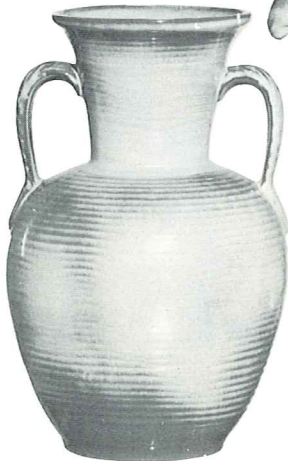

190-6" WALL VASE—1.50

23A-6" SQ. PEDESTAL VASE—3.00

F34-8" RICE BOWL—2.00

59 — 6½" CANTEEN — 2.50  
WITH LEATHER HANGER

F33-7" FLUTED PLANTER—2.50

F35-7" PEDESTALLED VASE—2.00

57S-6" CORNUCOPIA—1.50

F52-7" PEDESTALLED URN—3.00

OLD FASHIONED PITCHER SET  
F30A—5½" PITCHER—2.50  
F30B—7" BOWL—1.50

40A—SMALL PITCHER—2.00  
40B—BOWL—1.25

37-4" HEXAGONAL PLANTER—1.50

4N-8" BOWL—2.00

234-FOOTED FREE FORM BOWL—2.50

222-12" CORNUCOPIA—3.50

65-8" HEXAGONAL VASE—2.50

19-7" FAN VASE—3.00

71-10" LEAF HANDLED VASE—4.50

215-15" CORNUCOPIA—10.00

F29-6" DRAPERY VASE—2.50

22S-5" FOOTED ROUND VASE—1.50

22-7" FOOTED ROUND VASE—2.50

52-8" URN—4.00