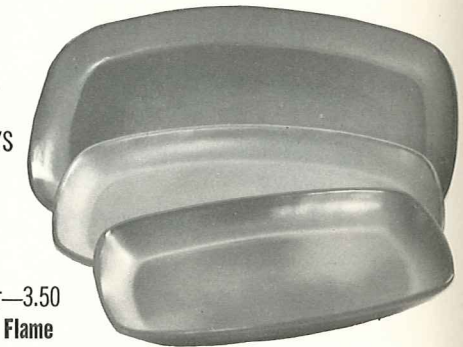

BTR—Butterfly

94TR—Rooster

3TR—Spanish Iron

94TRC—Cattle Brand

FLTR—Flag Trivet

LBTR—Liberty Bell

AETR—American Eagle

Available in all Colors — \$2.00 Each — \$3.00 in Flame

OK3—5 Civilized Tribes Trivet

Available only in Gold, Green, White & Flame

7TR—Cherokee Alphabet

\$2.00 Each — In Flame \$3.00

819—12" Egg Plate—7.50
Not Available in Flame

818—12" Lazy-Susan
with Ball Bearing Base—12.50

PLATTER,
STEAK PLATE,
LUNCHEON
or SNACK TRAYS

5QS—13" Platter—3.50
Not Available in Flame

6P—11" Platter—3.00 5PS—9" Tray—2.50

WA1—8" Warmer w/Candle—5.00

83—12" Division Relish Dish—4.00

THIS PAGE AVAILABLE IN ALL COLORS EXCEPT WHERE NOTED — ADD 50% FOR FLAME.