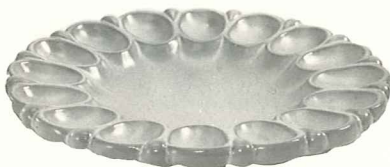

BTR—Butterfly

94TR—Rooster

3TR—Spanish Iron

94TRC—Cattle Brand

FLTR—Flag Trivet

LBTR—Liberty Bell

AETR—American Eagle

Available in all Colors — \$2.00 Each — \$3.00 in Flame

OK3—5 Civilized Tribes Trivet

Available only in Gold, Green, White & Flame

7TR—Cherokee Alphabet

\$2.00 Each — In Flame \$3.00

819—12" Egg Plate—7.50
Not Available in Flame

818—12" Lazy-Susan
with Ball Bearing Base—12.50

PLATTER,
STEAK PLATE,
LUNCHEON
or SNACK TRAYS

5QS—13" Platter—3.50
Not Available in Flame

6P—11" Platter—3.00 5PS—9" Tray—2.50

WA1—8" Warmer w/Candle—5.00

83—12" Division Relish Dish—4.00

THIS PAGE AVAILABLE IN ALL COLORS EXCEPT WHERE NOTED — ADD 50% FOR FLAME.