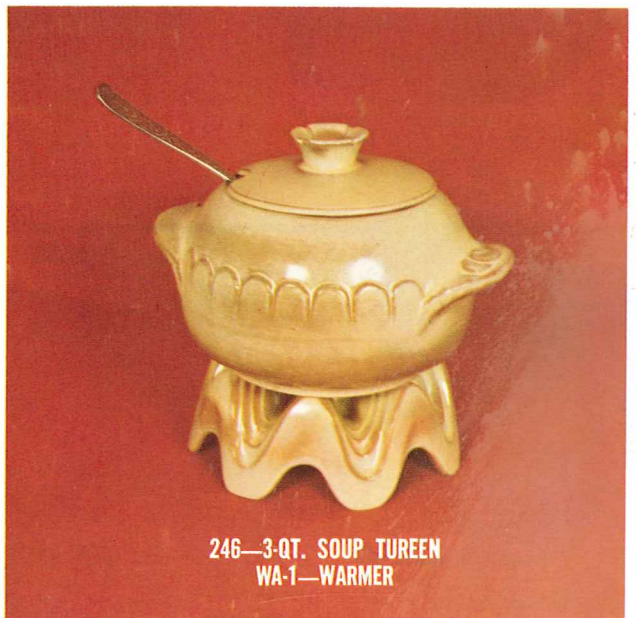

# NEW ITEMS FOR 1980

W5—7" OWL WIND BELL    W2—5" WIND BELL LARGE    W1—3½" WIND BELL SMALL  
814—6" TABLE BELL    815—7" TABLE BELL

243—BONE DISH  
244—INDIVIDUAL VEGETABLE BOWL  
242 CORN DISH  
X0—3 OZ. SINGLE SERVING BOWL

OTR OWL TRIVET

57—7" CORNUCOPIA

1980 CHRISTMAS PLATE

272—4" RINGED CYLINDER VASE  
54 SHELL VASE    198 FAN VASE  
473 SHELL BOWL    402 DOG BOWL

118 C/T 9" TRAGEDY — 7½" COMEDY

1980 DKY  
604  
1980 GOP

245 2-QT. SOUP TUREEN 5F—10" PLATE

246—3-QT. SOUP TUREEN WA-1—WARMER

1980 CHRISTMAS PLATE AVAILABLE IN WHITE ONLY  
1980 ELEPHANT & DONKEY MUGS IN TERRA COTTA ONLY  
#604 IRISH MUG IN GREEN, GOLD, WHITE & FLAME ONLY