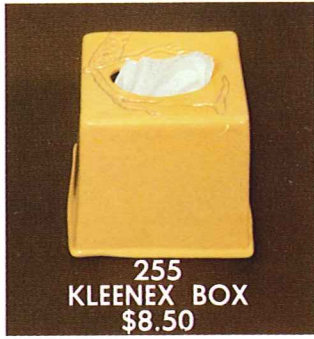

NEW FOR 1983

264
\$7.00 NAPKIN HOLDER

255
\$8.50 KLEENEX BOX

5PSD
DESSERT TRAY
\$3.75

SELECT YOUR OWN STYLE MUG

6PD LUNCHEON TRAY - \$4.50
SELECT YOUR OWN STYLE MUG/CUP

\$10.00
257/B CHILDREN'S SET BOXED W/SEE THRU LID

BREAD/ROLL TILE

250
\$3.00

251
\$3.00

Place oven warmed bread tile in bread server, cover with cloth napkin. Bread remains warm throughout your meal.

NAPKIN RINGS BOXED 4 PER BOX W/SEE THRU LID \$12.00 PER BOX

263

261

260

262

TACO HOLDER

249/B

BOXED 2 PER BOX W/SEE THRU LID
\$10.00 PER SET

M5/B DRILL BIT MUG