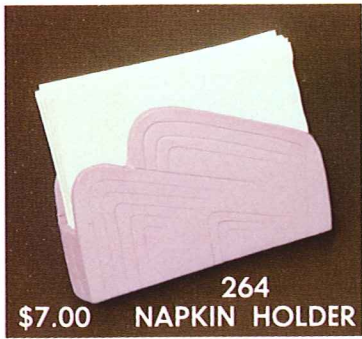

NEW FOR 1983

264
\$7.00 NAPKIN HOLDER

255
\$8.50 KLEENEX BOX

5PSD
DESSERT TRAY
\$3.75

SELECT YOUR OWN STYLE MUG

6PD LUNCHEON TRAY - \$4.50
SELECT YOUR OWN STYLE MUG/CUP

\$10.00
257/B CHILDREN'S SET BOXED W/SEE THRU LID

BREAD/ROLL TILE

250
\$3.00

251
\$3.00

Place oven warmed bread tile in bread server, cover with cloth napkin. Bread remains warm throughout your meal.

NAPKIN RINGS BOXED 4 PER BOX W/SEE THRU LID \$12.00 PER BOX

263

261

260

262

TACO HOLDER

249/B

BOXED 2 PER BOX W/SEE THRU LID
\$10.00 PER SET

M5/B DRILL BIT MUG