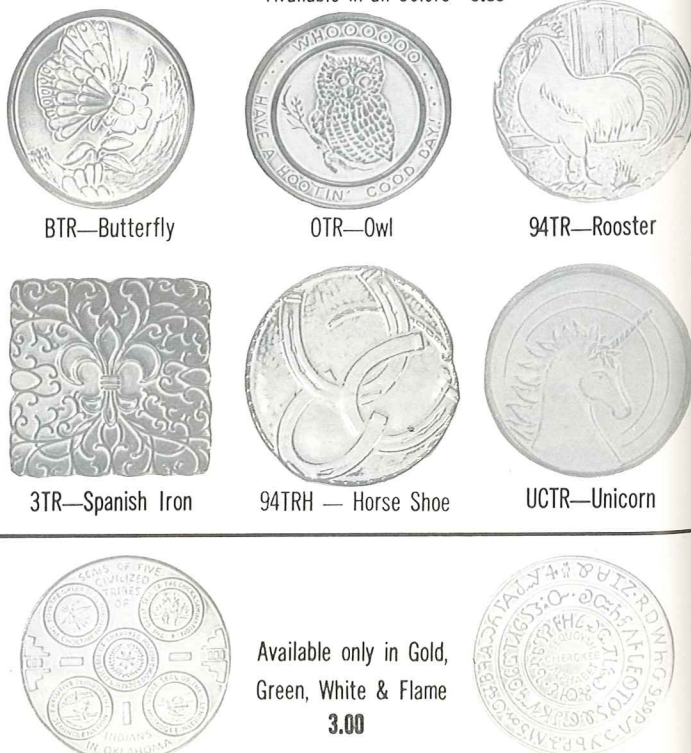

## "MUGS"

for coffee, tea, milk, chocolate, soup, soda. YOU NAME IT! (see page # 5 for color chart) — 8 to 11 Oz. MUGS boxed 4 to a box **3.25**

### 6" FELTED TRIVETS — HOT PLATES

Available in all Colors **3.00**

Available only in Gold, Green, White & Flame **3.00**

AVAILABLE IN 8 STANDARD COLORS PLUS WISTERIA ADD 50% FOR FLAME  
SEE PAGE 5 FOR COLOR CHART