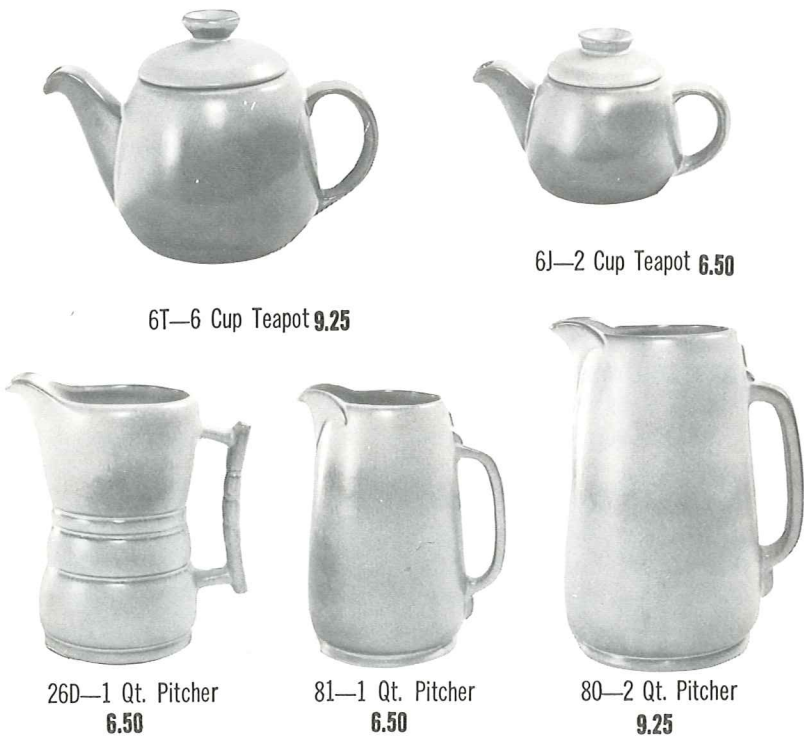

AVAILABLE IN 8 STANDARD COLORS PLUS WISTERIA ADD 50% FOR FLAME
SEE PAGE 5 FOR COLOR CHART