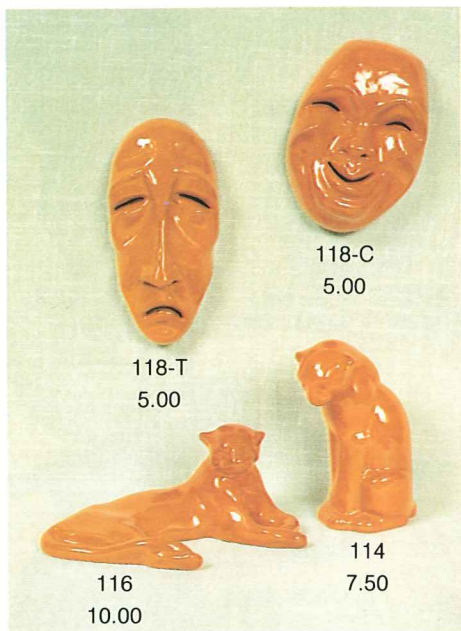

fine ceramic sculpture

CREATIONS BY GRACE LEE

GRACE LEE

GM4

Boxed
\$15.00

"THE YOUTHFUL MADONNA"
F.P. 1986
RUBBED BISQUE ONLY

5.00 109—BABY BIRD

5.00 108—MOTHER BIRD

MARE AND COLT - #103
 12" TALL - 7.50

INDIANA MAIDEN - #101
 12" TALL - 7.50

ONLY in:
 Rubbed Bisque

SQUIRREL - #105
 6" TALL - 5.00

COYOTE - #102
 12½" TALL - 7.50

INDIAN MADONNA #104 - 14" TALL - 15.00
 AVAILABLE IN Rubbed Bisque, Navy Blue & White