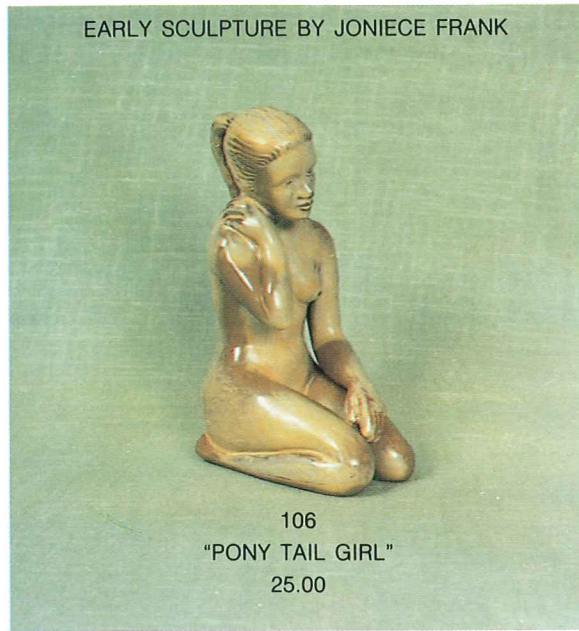

fine ceramic sculpture

CREATIONS BY GRACE LEE

GRACE LEE

GM4

Boxed
\$15.00

"THE YOUTHFUL MADONNA"
F.P. 1986
RUBBED BISQUE ONLY

5.00 109—BABY BIRD

5.00 108—MOTHER BIRD